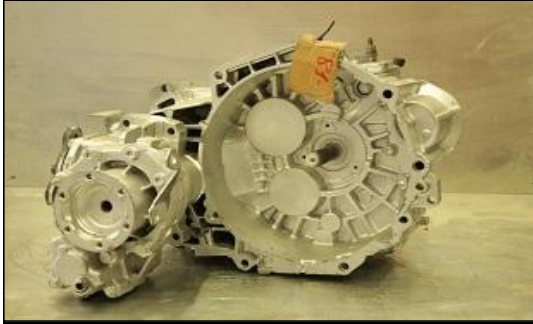

UNKNOWN

THE SERIAL NUMBER CAME DOWN